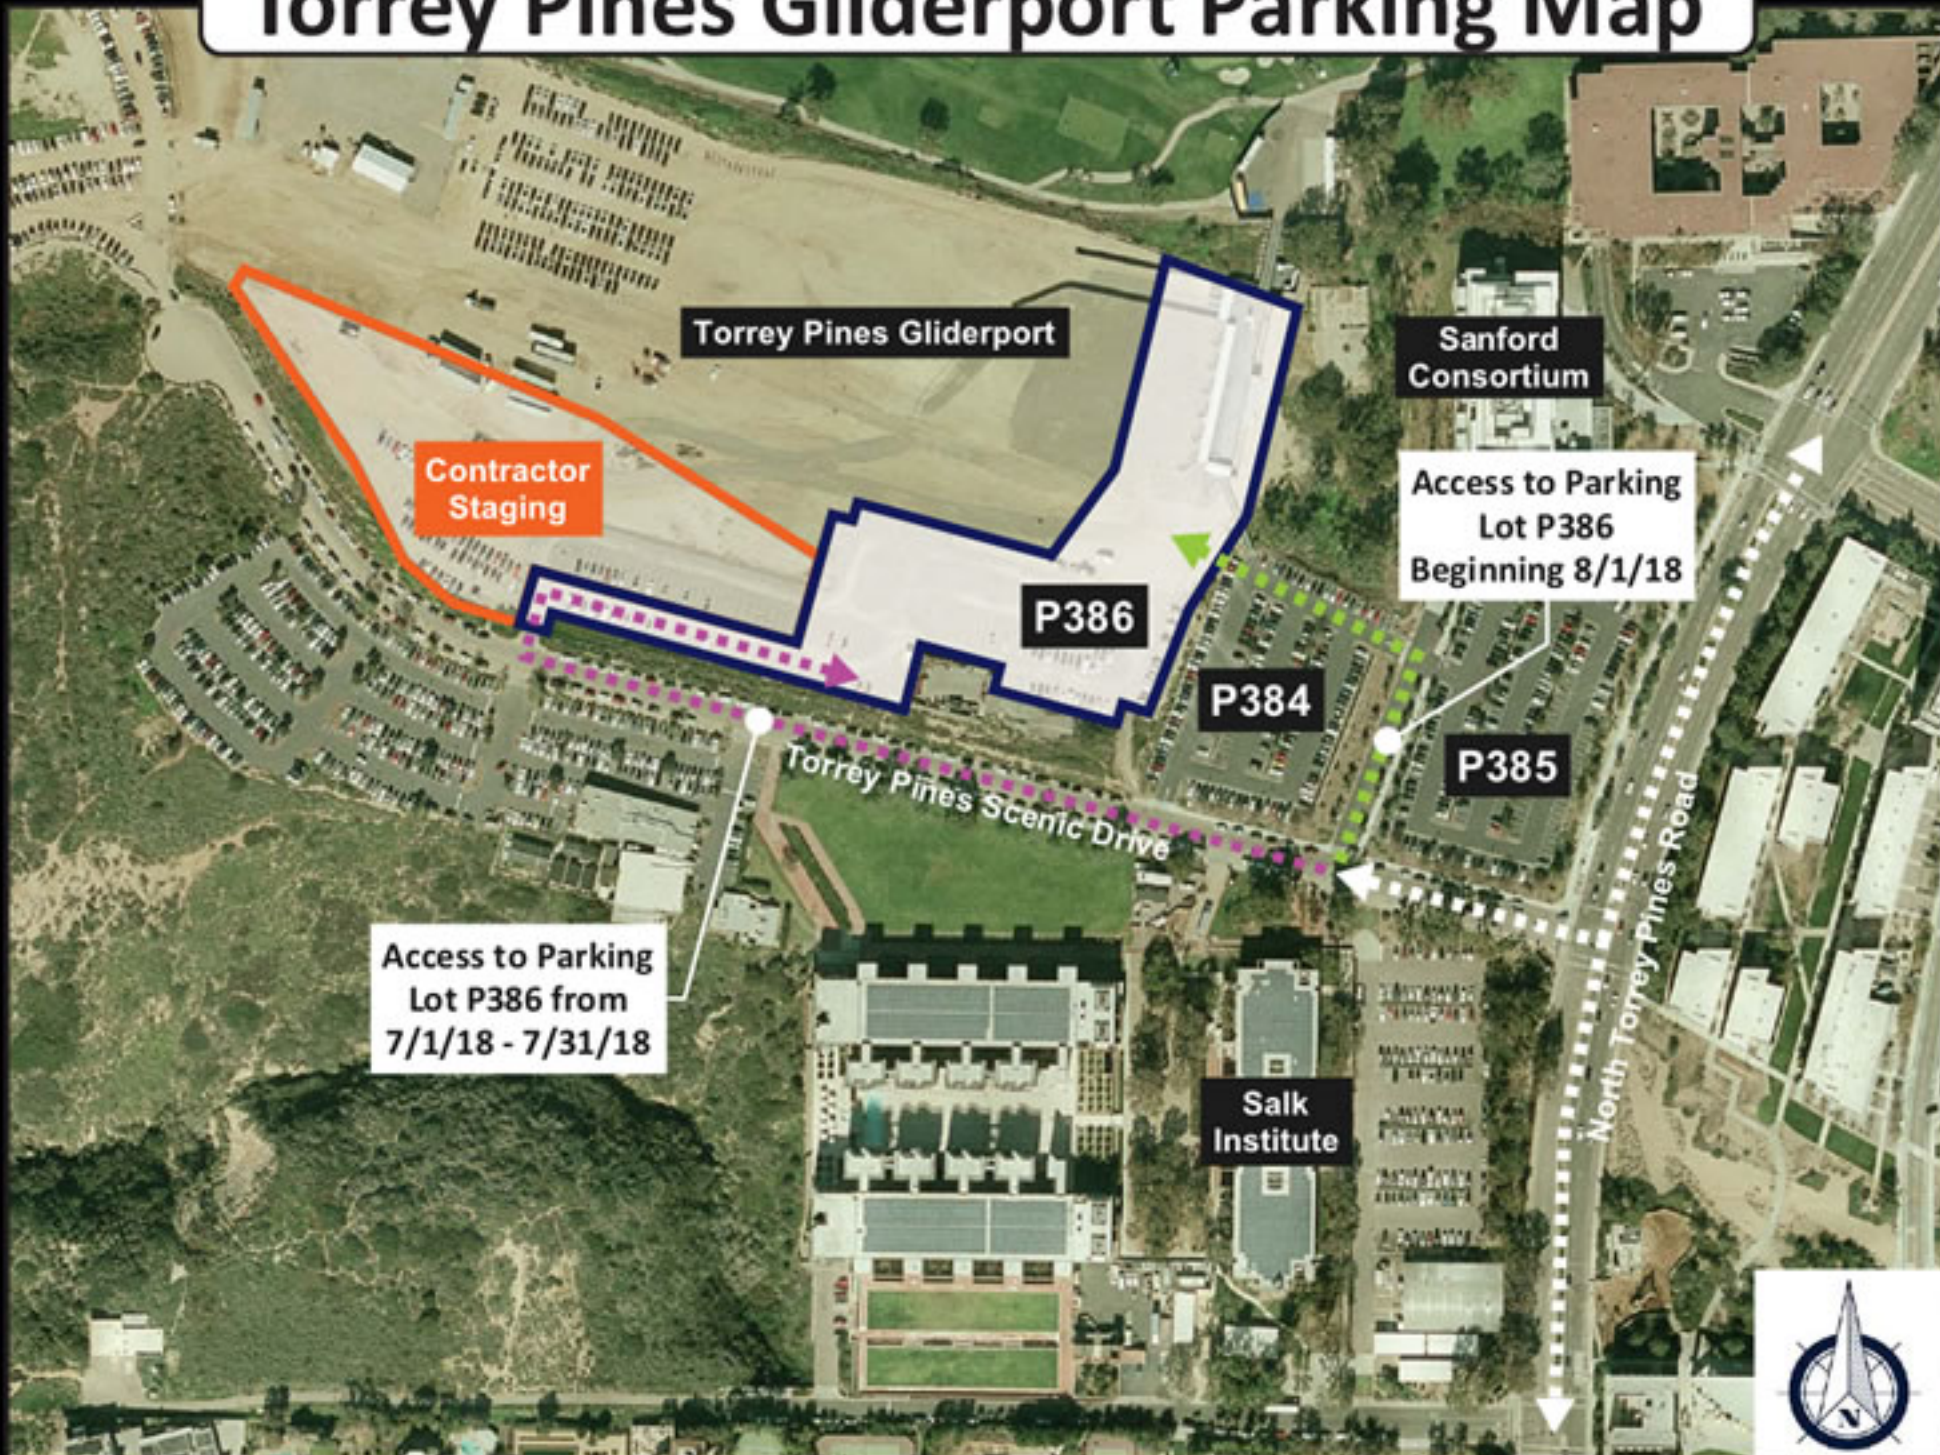

Torrey Pines Gliderport Parking Map

Torrey Pines Gliderport

Contractor Staging

Sanford Consortium

Access to Parking Lot P386 Beginning 8/1/18

P386

P384

P385

Torrey Pines Scenic Drive

Access to Parking Lot P386 from 7/1/18 - 7/31/18

Salk Institute

North Torrey Pines Road